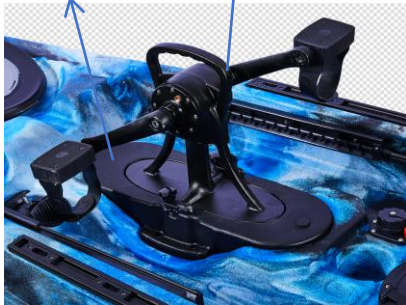

2x A-14 Handles

12x A-46B plastic clips

1x A-46 Life line

1x A-37 Rubber Cover

1x A-33A Pedal

1x A-61B Plain foam box

1x A-60 Avanti Pedal System

1x A-61 Pedal box

1x A-18b Large hatch for NY06

1x A-19b Large tackle box

1x A-09E-SL Beige Seat

1x A-67 Battery compartment

2x bungee cord

4x A-16 Holder Mount

7x A-12 D-Ring

1x A-10d paddle

2x A-22 Longer rails

2x Shorter rails for NY11 seat

2x A-15 side handles

1x A-66 Rudder control

2x A-22B Shorter rails

8x scupper plug

1x plaque

1x Rudder system