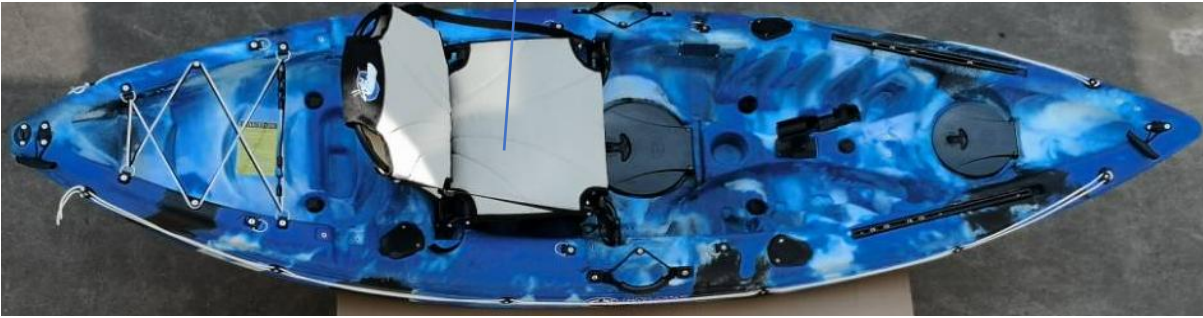

4x A-16 Holder Mount

1x A-11 Drain plug

1x A-10b paddle

1x A-09 premium seat

1x A-09E Beige Seat

1x A-09D(2) Beige Seat with storage pocket